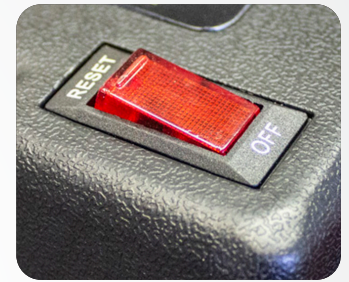

Built In 16Amp Circuit Breaker for power accessory socket protection & protecting sensitive electronics