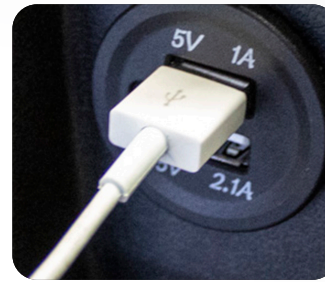

Applications

Key Features

- ✓ 1 x 50Amp Quad Connect - 4 Inputs / Outputs
- ✓ 1 x In-Built Battery LED Voltmeter
- ✓ 2 x 12V Marine Grade Cigarette Accessory Sockets
- ✓ 2 x USB Inputs (1 x 1Amp & 1 x 2.1Amp) 3.1Amp Total
- ✓ 1 x 16Amp Circuit Breaker for Socket Protection
- ✓ Illuminating RESET/OFF Switch for 16Amp Circuit Breaker
- ✓ High Current Positive / Negative Terminals
- ✓ Securing Strap with Clip
- ✓ Black Screws & Fittings Included

Warranty Covers Manufacture & Build.

12 Month
Warranty

Application Photos

Monitor the voltage of your battery at any-time & identify when it may be running flat

2 x 12 Volt Marine Grade Cigarette Accessory Sockets for charging & powering 12 volt devices

Suitable For Charging Via 2 x USB inputs 1 x 1Amp, 1 x 2.1Amp (3.1 Amp total)

Built In 16Amp Circuit Breaker for power accessory socket protection & protecting sensitive electronics

50Amp 12V Quad-Connect with 4 x Inputs / Outputs