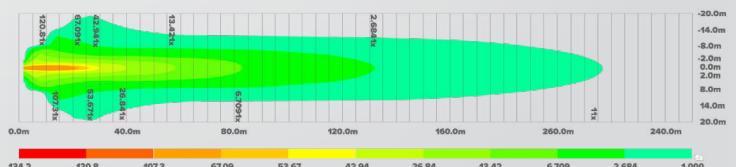

INTRODUCING THE
KT 64W, 32 LED
DRIVING LIGHT
 MODEL NO. KT97282

RRP
\$149.00

Introducing our new, in-house designed KT 64W, 32 LED Driving Light. The KT 64W, 32 LED Driving Light is the ultimate LED Driving Light designed to withstand harsh off-road environments.

Featuring 3700 lumens, this daytime running light has a lifespan of 30,000 hours with an IP Rating IP67 (Waterproof). With 32 CREE LED's, the KT Driving light is the perfect choice for your driving/off-road arsenal.

FEATURES:

- 3700 Lumens
- 32 CREE LED'S
- Operating Voltage: 10 - 30V DC
- IP Rating: IP67 (Waterproof)
- Colour Temperature: 6000K
- Material: Diecast Aluminum Housing
- Lens Material: Scratch Resistant Polycarbonate
- Mounting Bracket: 304 Stainless Steel
- Mounting Hardware & Bolts Included

ISOLUX CHART:

3700 LUMENS **DAYTIME RUNNING LIGHT** **30,000 HOURS**